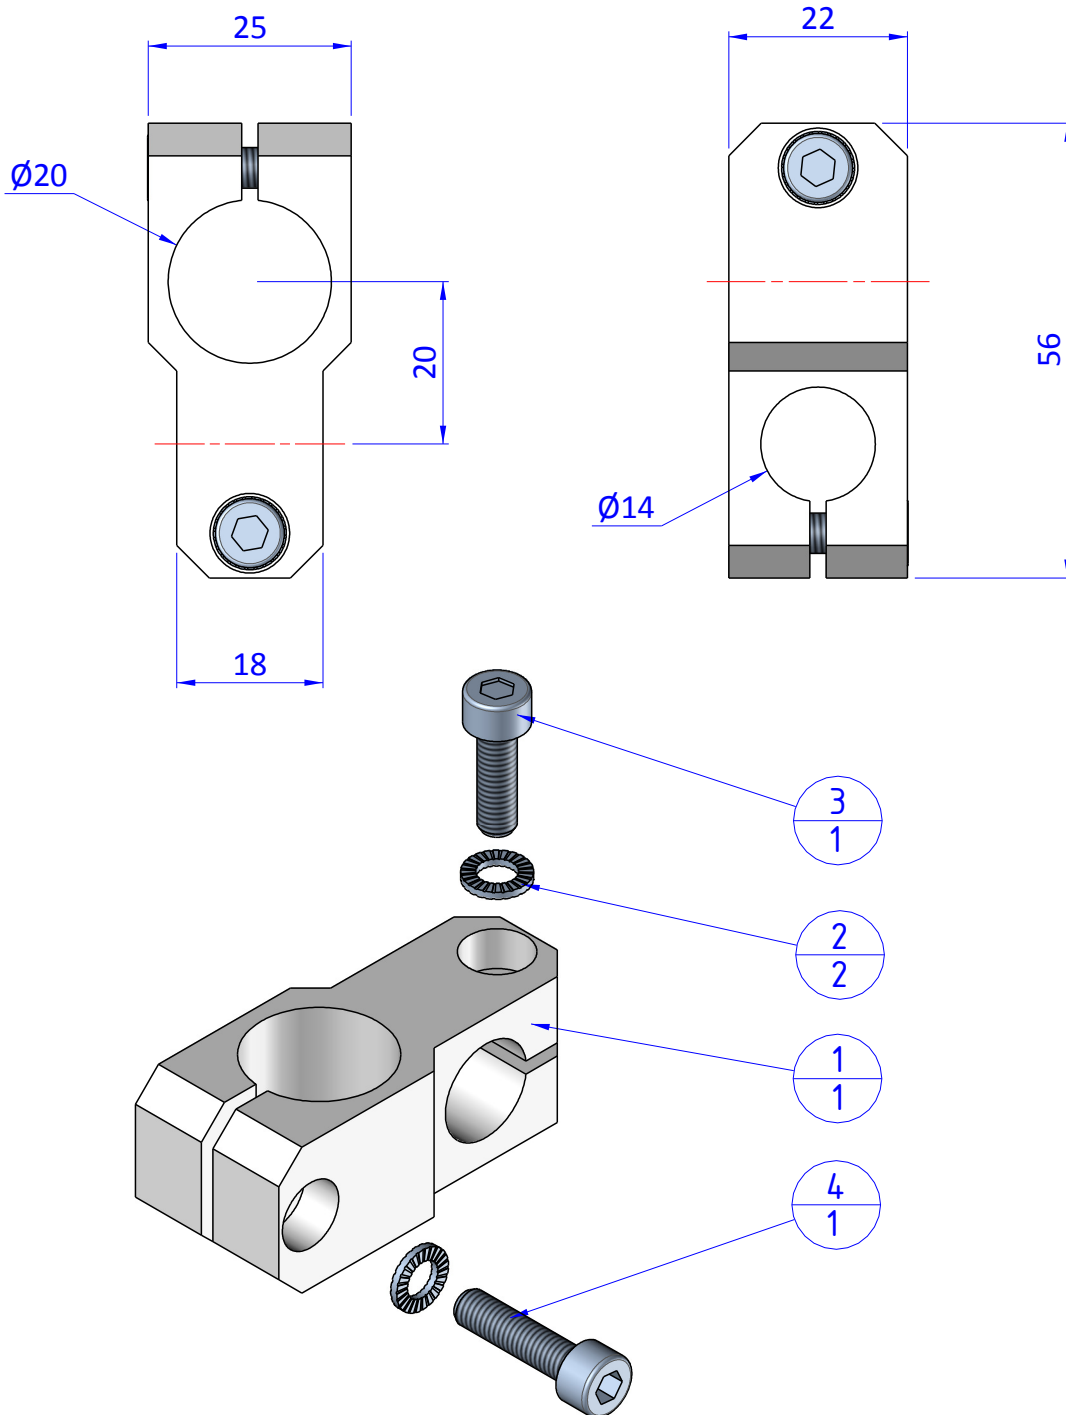

THE PROPERTY OF THE DRAWING IS ESTABLISHED BY LAW. IT IS FORBIDDEN TO PRODUCE OR SHOW IT TO THIRD PART. WITHOUT A WRITTEN AGREEMENT.

Item	Name	Q.ty
1	KKS.20.14	1
2	R.5.SCH	2
3	V.TCE5x16	1
4	V.TCE5x20	1

<b>Format</b> A4  UNI 936-76					DESIGNED FROM <b>FPSERVICES</b>	REVIEW <b>A</b>
	GENERAL TOLERANCE UNI - ISO 2768 CLASSE f	DESCRIPTION  CA.KKS.20.14			DATE 30/04/2016	WEIGHT 0,048kg
					CODE <b>CA.KKS.20.14</b>	